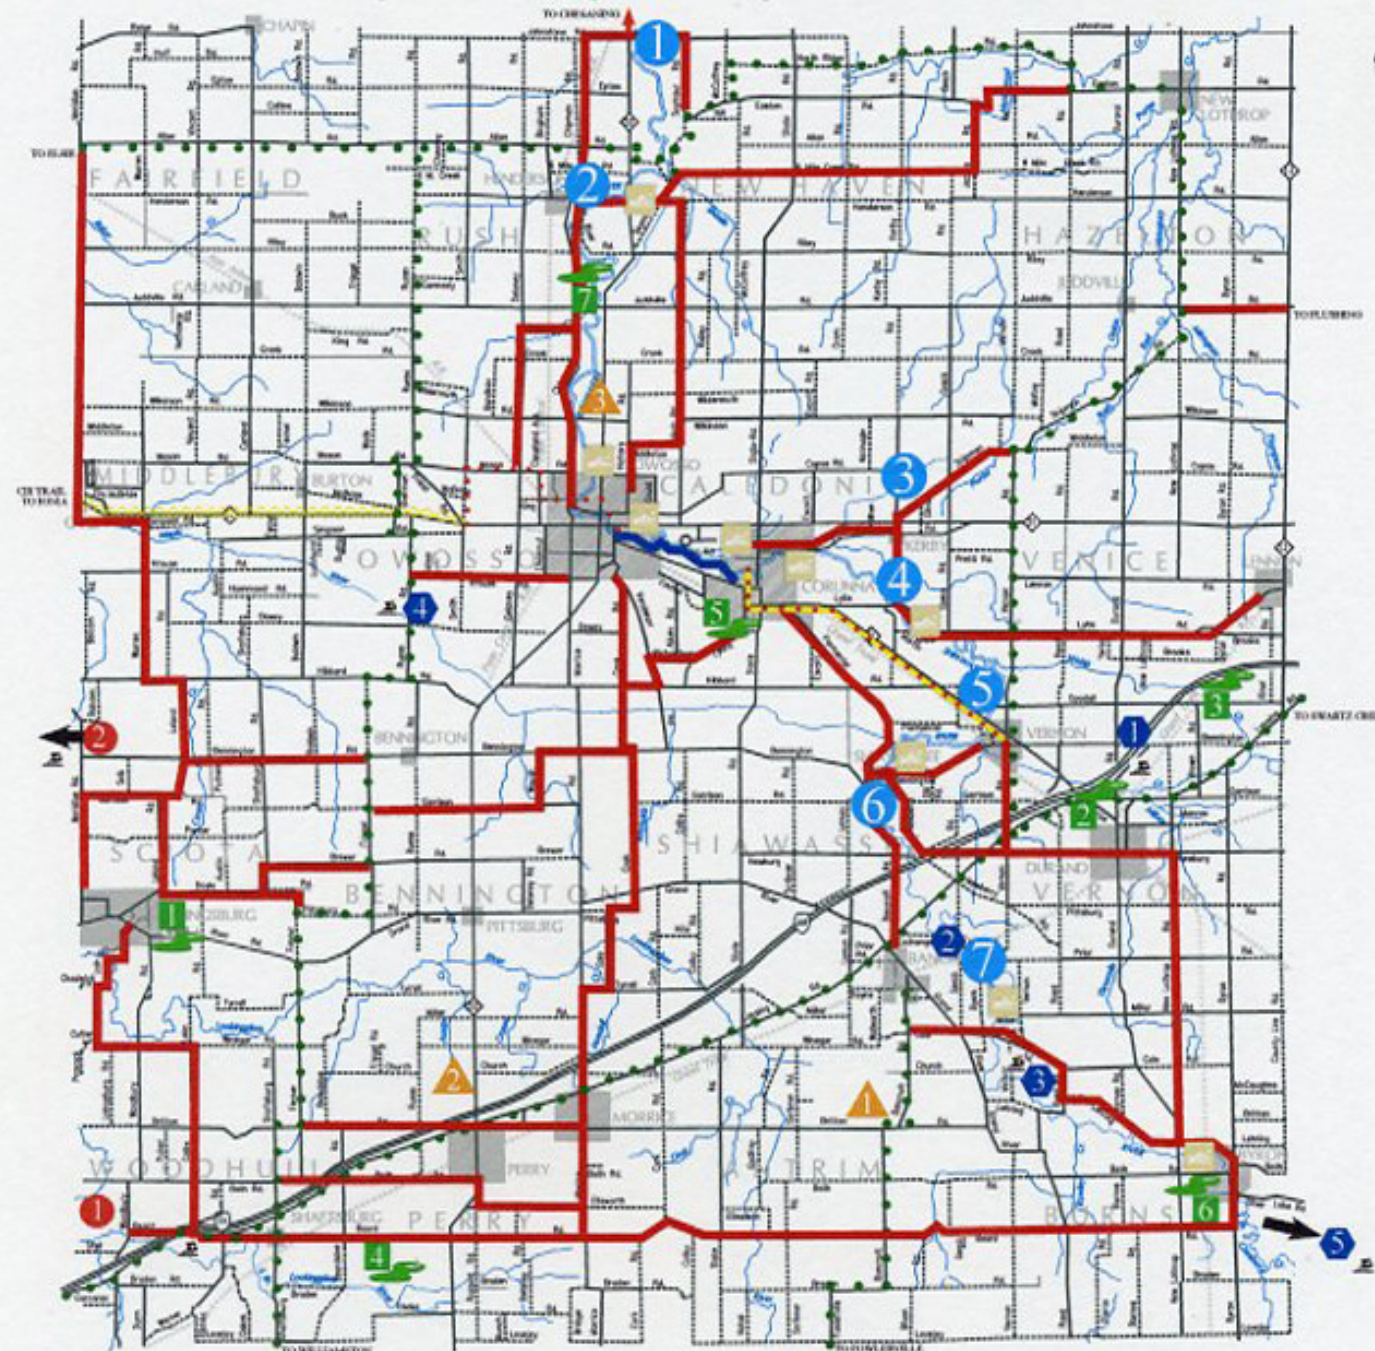

LIVE HEALTHY SHIawassee!!!

COUNTY RECREATION

COUNTY-OPERATED PARK PROPERTIES

1. PINE GROVE PARK
2. HENDERSON PARK
3. KERBY ROAD PARK
4. LYTLE ROAD PARK
5. DAVIS ROADSIDE PARK
6. SHIATOWN PARK
7. GEECK ROAD PARK

CAMPGROUND/PRIVATE PROPERTIES

1. HOLIDAY SHORES
2. YMCA CAMP
3. WALNUT HILLS
4. CAMPGROUNDS R US
5. MYERS LAKE

GOLF COURSES

1. PINE HILLS
2. DUTCH HOLLOW
3. HOLIDAY MEADOWS
4. GLENBRIER
5. CORUNNA HILLS
6. WILLOWBROOK
7. OWOSSO COUNTRY CLUB

STATE-OPERATED PARK PROPERTIES

1. ROSE LAKE WILDLIFE RESEARCH AREA STATE PARK
2. SLEEPY HOLLOW STATE PARK

CONSERVATION ZONE PROPERTIES

1. RATTLESNAKE ISLAND WETLAND (PRIVATE)
2. AUSTIN TWIN LAKES NATURAL AREA (PRIVATE)
3. DEVRIES NATURE CONSERVANCY

LEGEND:

- EXISTING PAVED ROAD
- EXISTING GRAVEL ROAD
- REGIONAL BIKEWAYS
- CIS MINER CONNECTOR
- PROPOSED CORUNNA/DURAND TRAIL
- JAMES MINER RIVER TRAIL/VOIGHT LOOP TRAIL CITY OF OWOSSO
- FRED MEIJER CLINTON-IONIA-SHIWASSEE TRAIL
- ON-ROAD DESTINATION ROUTE
- CANOE LAUNCH
- SHIWASSEE RIVER HERITAGE WATER TRAIL
- SWIMMING/BEACH ACCESS