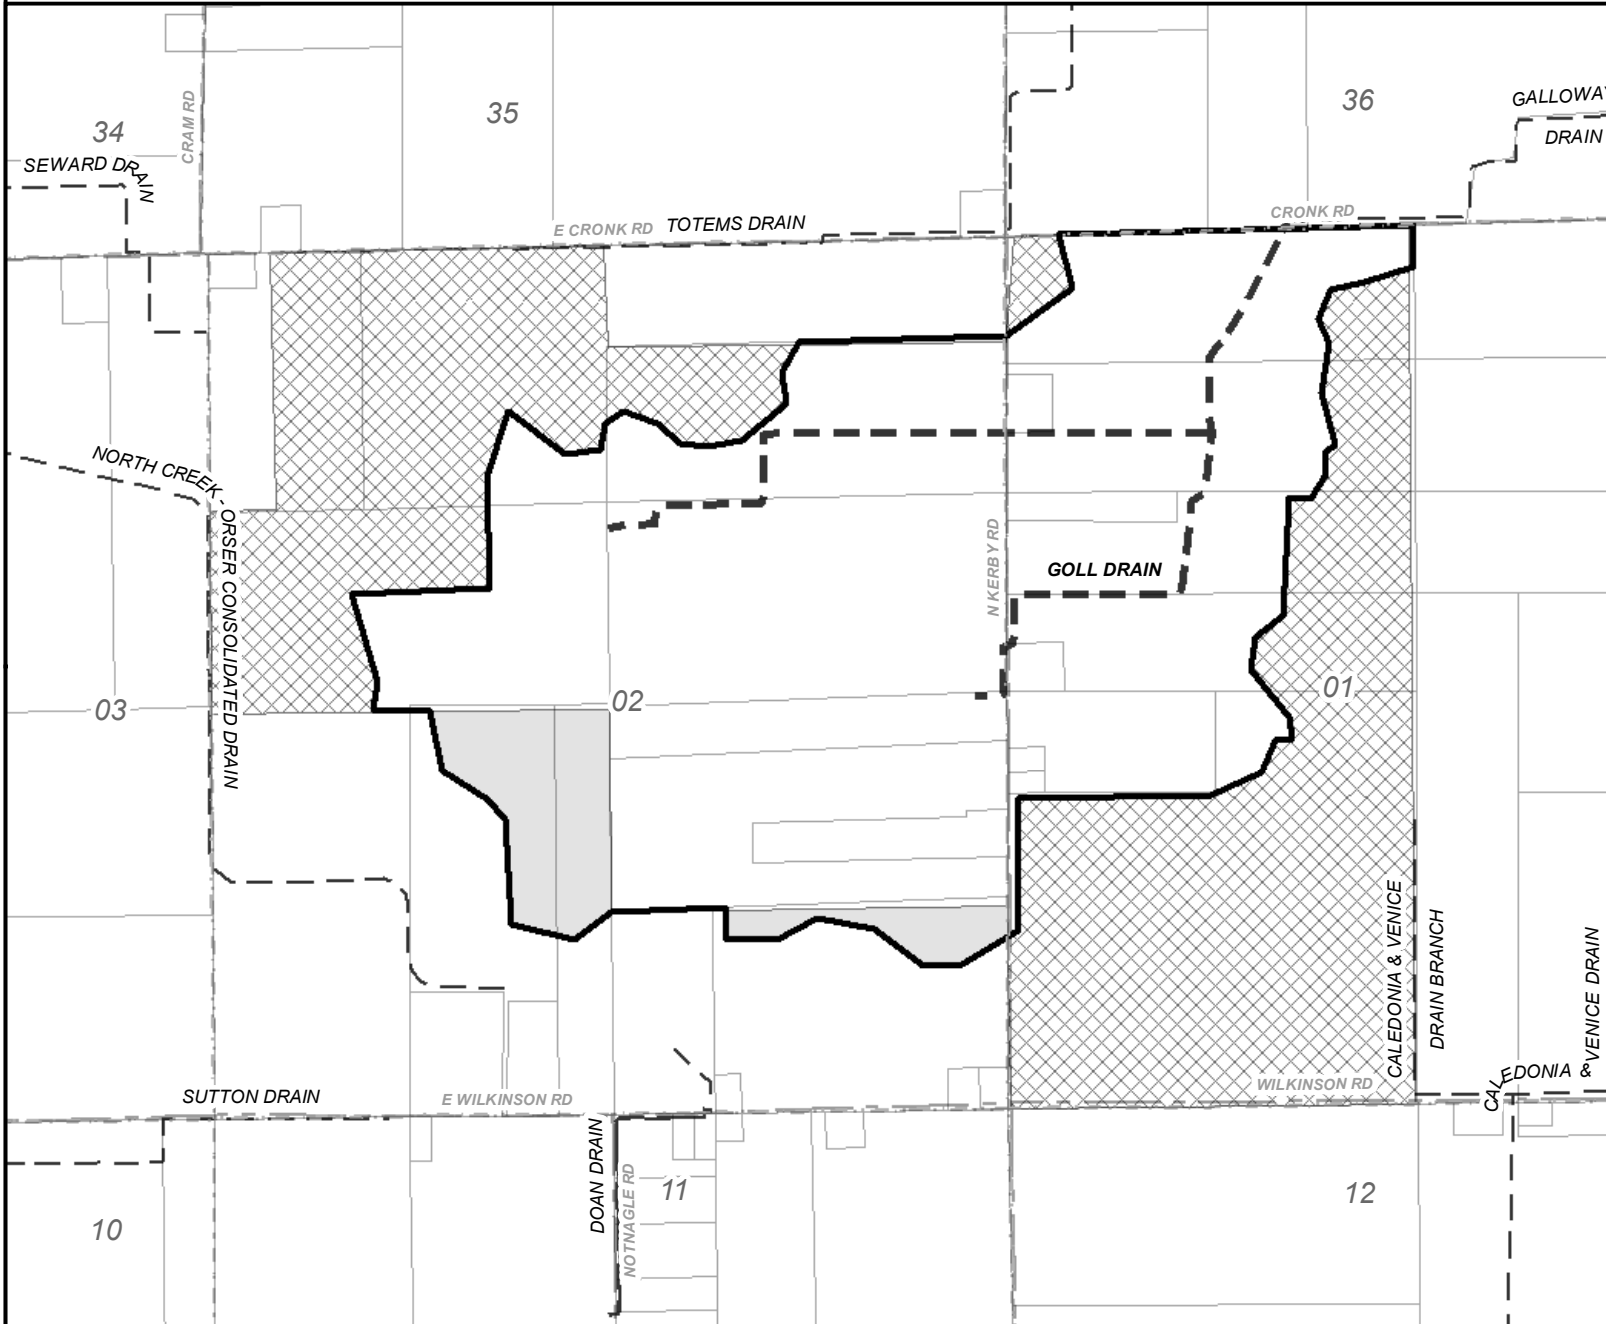

GOLL DRAIN DRAINAGE DISTRICT

SHIAWASSEE COUNTY DRAIN COMMISSIONER
ANTHONY NEWMAN

LEGEND

- DRAINAGE DISTRICT
- DRAIN
- PARCELS
- LAND ADDED
- LAND REMOVED
- OTHER DRAINS
- MUNICIPAL BOUNDARIES
- SECTIONS
- COUNTY ROADS
- RAILROAD